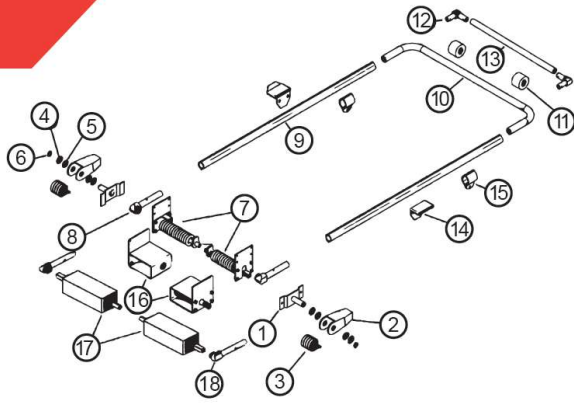

Optional Items

Ref #	Qty Req	Part #	Description
12	2	13373	Upper Bulletproof Arm Casting
13	1	13602	Bulletproof Cross Tube, Aluminum, 96" Length
N/A	2	13730-A	Rubber Centering Flange for Aluminum Cross Tube
N/A	2	13913	Tarp Collar Clamp
14	2	11177	Aluminum Stop Bracket w/ Rubber Bumper
15	1	14997	Arm Hold Down Kit
16	1	14191	7 Spring Underbody Assembly - Left - Drivers Side
16	1	14192	7 Spring Underbody Assembly - Right - Passengers Side
16	1	13954	10 Spring Underbody Assembly - Left - Drivers Side
16	1	13955	10 Spring Underbody Assembly - Right - Passengers Side
N/A	1	15677	30 Degree Elbow Kit for Bulletproof Arms

External Mount Items

Reference Number	Quantity Required	Part Number	Description
1	2	11132	4-Spring Pivot Pin
2	2	13942	4-Spring External Mount Casting for Bulletproof Arm
3	8-10	11121	Spiral Torsion Spring
4	4	11141	Stainless Steel Bushing for Pivot Pin
5	2	11142	Retaining Ring for Pivot Pin
6	4	14434	Brass Bushing
Not Shown	1	16080	Hardware Kit for External Mount 4 Spring Lower Arms
Not Shown	1	16081	Hardware Kit for External Mount 5 Spring Lower Arms

Underbody Mount Items

Reference Number	Quantity Required	Part Number	Description
7	1	11224	Underbody Spring Assembly, Right - Passengers Side
7	1	11225	Underbody Spring Assembly, Left - Drivers Side
8	2	13634	Underbody Bulletproof Arm Casting
17	1	14967	HD BP Underbody Spring, Right - Passengers Side
17	1	14966	HD BP Underbody Spring, Left - Drivers Side
18	2	15717	HD Bulletproof Casting
Not Shown	1	16082	Hardware Kit for Standard Underbody Mount Lower
Not Shown	1	16083	Hardware Kit for Heavy Duty Underbody Mount Lower

Upper Arm Items

Reference Number	Quantity Required	Part Number	Description
10	1	14521	Steel Cross Tube 102" Wide, for 96" Wide Trailer
10	1	14522	Steel Cross Tube 108" Wide, for 102" Wide Trailer
11	2	13632	3" Rubber Tarp Centering Flange
Not Shown	1	16084	Hardware Kit for Bulletproof Arm Upper Assembly