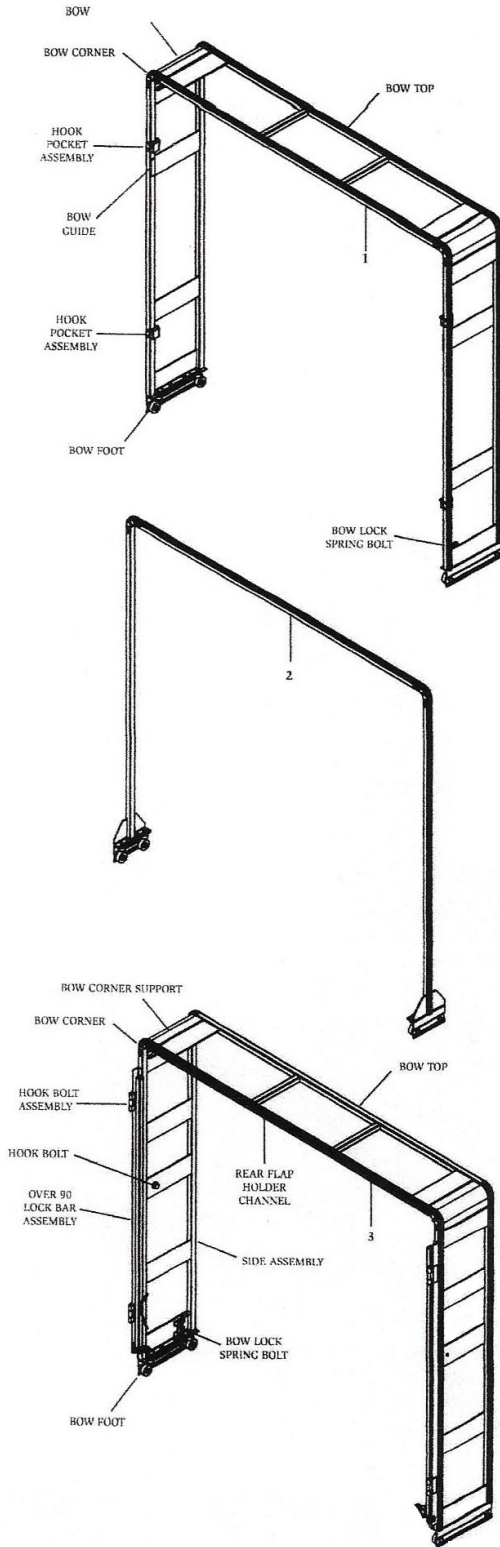

### IDENTIFICATION OF SYSTEM

- 1) Locate the serial number at eye level on the driver side of the front headboard.
- 2) The trailer VIN number is the last six digits.
- 3) Provide ACTUAL trailer measurements by selecting the proper sheet for your trailer/truck type (see pages 30-35) and filling in all requested information.

SHURTITE™	
Bows .....	7-9
Foot Assemblies.....	10
Headboards .....	11-14
Hinge Lifters .....	15
Miscellaneous Components .....	16
Posts .....	17-18
Posts/Pocket Assemblies .....	19
Ratchet Assemblies .....	20
Rear Flap Crank Assemblies .....	21
Rear Flap Pulleys.....	21
Rear Flaps .....	21
Rear Steps.....	21
Tensioning Pneumatic Lock Brace.....	22
Tracks.....	23
Winding Braces.....	24

## BOWS

ITEM	PART #	DESCRIPTION
1	2000208	Front Bow - 108" W x 100" H
2	2000162	Intermediate Bow - 108" W x 100" H
3	2000203	Rear Bow - 108" W x 100" H